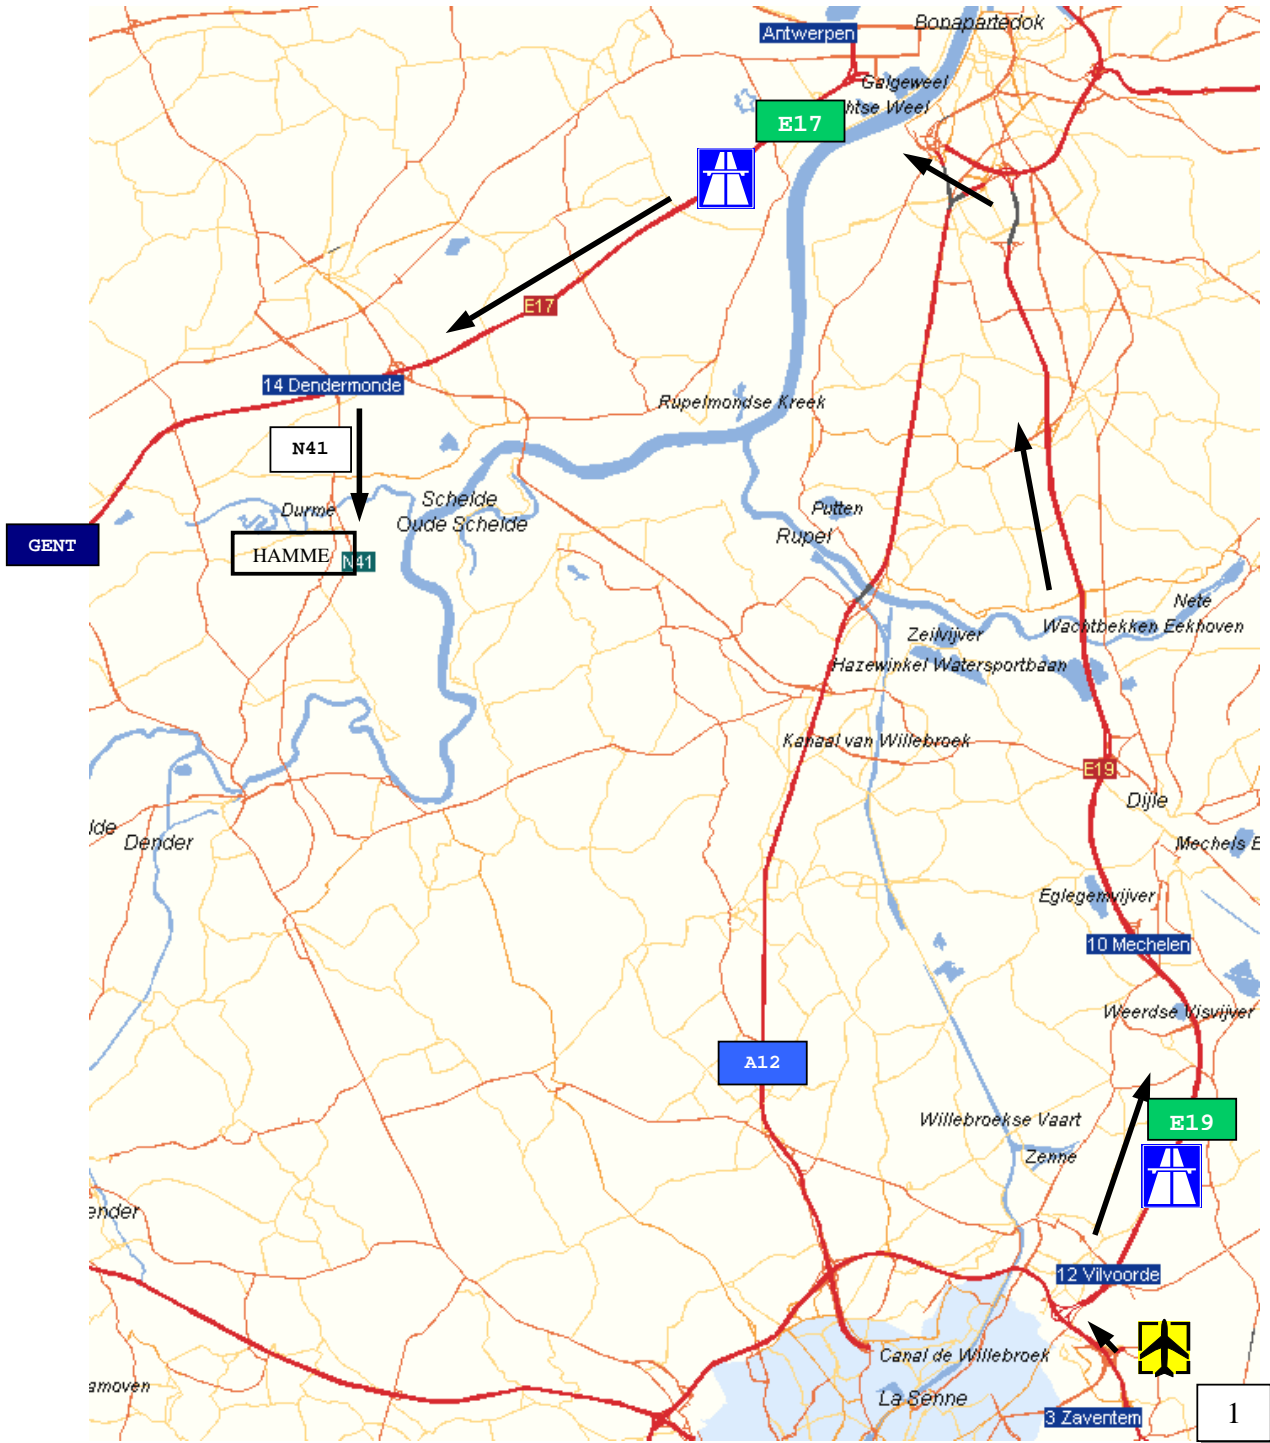

H E T Z O E T E W A T E R

DAMSTRAAT 64, 9220 HAMME, BELGIUM PHONE +32.52.470092 FAX +32.52.470093 WWW.HETZOEIEWATER.BE

Please find a road description of how to reach Hotel Het Zoete Water :

● **From Brussels airport to Sint-Niklaas exit 14 on highway E-17 (Map 1)**

- Take highway E19 to **Antwerp**.
- On the ring in Antwerp take highway E17 to **Gent**.
- Follow this highway until **exit 14-15 : Sint-Niklaas – Hamme – Dendermonde**.
- Take this exit and follow to your left direction : **Dendermonde – Hamme**.

● **From Sint-Niklaas exit 14 to Cloostermans (Map 2 & 3)**

- At **exit 14** take a left, direction **Hamme – Dendermonde N41**.
- Continue the road through a tunnel under a roundabout and then over the river “Durme”.
- After 5 km from the highway, - at the point when you see at your left « BIERLAND », turn right at the 5th traffic lights into the “Neerstraat”.
- At the end of the Neerstraat take a right to continue into the Damstraat.
- After 100 meter you will find the parking of the hotel on your left. You have traveled 6 km in total from the highway.

We look forward to meeting you shortly.

E17 **SINT-NIKLAAS**
N41 through tunnel

DENDERMONDE

3 Detailed map to the hotel →