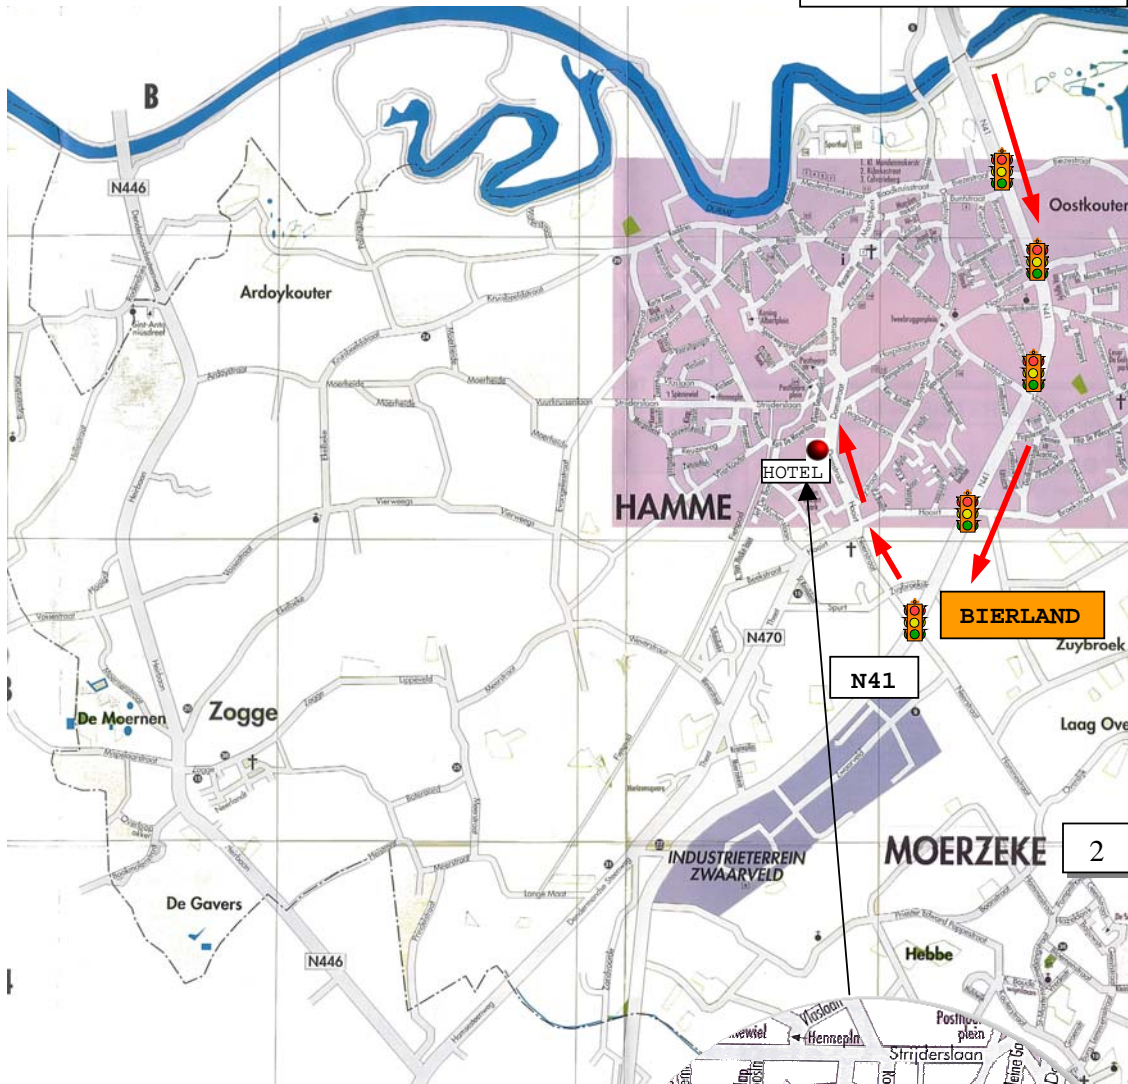

- Take highway E19 to **Antwerp**.
- On the ring in Antwerp take highway E17 to **Gent**.
- Follow this highway until **exit 14-15 : Sint-Niklaas – Hamme – Dendermonde**.
- Take this exit and follow to your left direction : **Dendermonde – Hamme**.

● **From Sint-Niklaas exit 14 to Cloostermans (Map 2 & 3)**

- At **exit 14** take a left, direction **Hamme – Dendermonde N41**.
- Continue the road through a tunnel under a roundabout and then over the river “Durme”.
- After 5 km from the highway, - at the point when you see at your left « BIERLAND », turn right at the 5th traffic lights into the “Neerstraat”.
- At the end of the Neerstraat take a right to continue into the Damstraat.
- After 100 meter you will find the parking of the hotel on your left. You have traveled 6 km in total from the highway.

We look forward to meeting you shortly.

E17 **SINT-NIKLAAS**
N41 through tunnel

DENDERMONDE

3 Detailed map to the hotel →